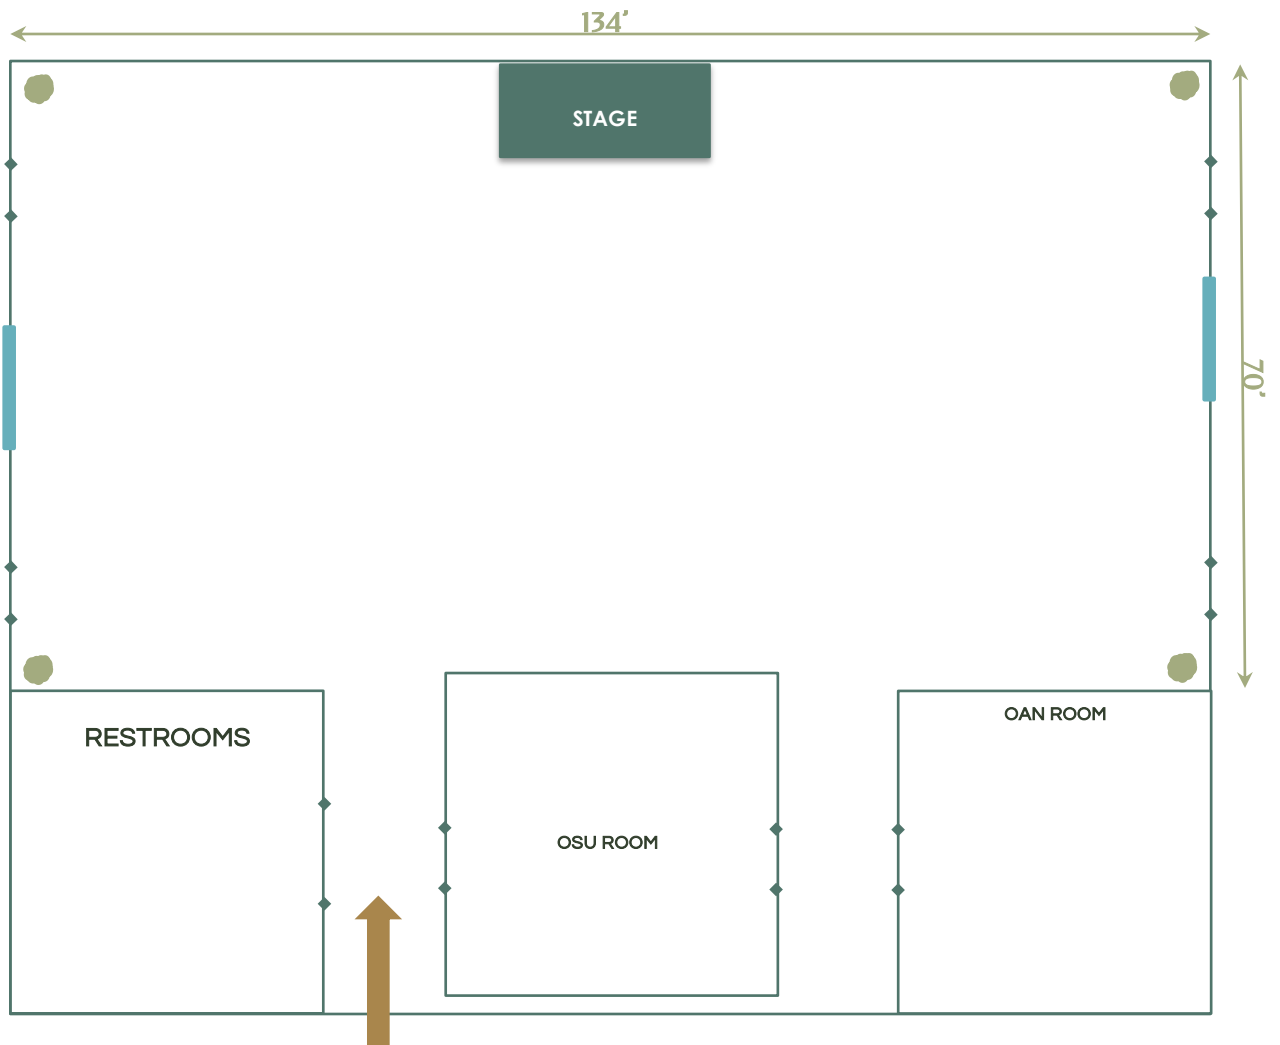

THE GRAND HALL

Date:

GUESTS TO ENTER

Event:

Notes:

*Any changes made on the day of event will result in a $250 charge