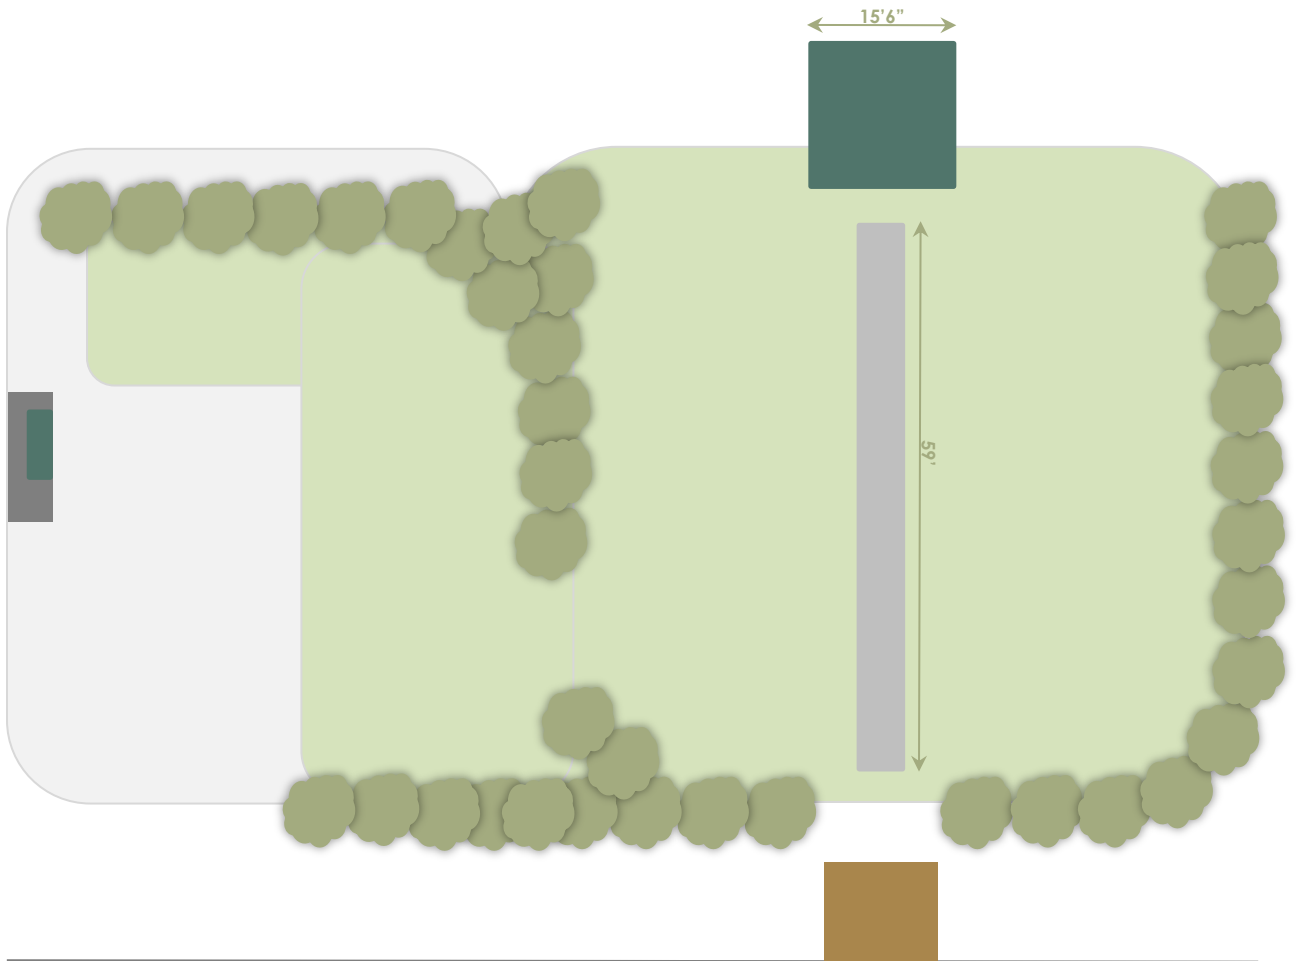

THE WEDDING GARDEN

Date: Event:

Notes:

*Any changes made on the day of event will result in a $250 charge